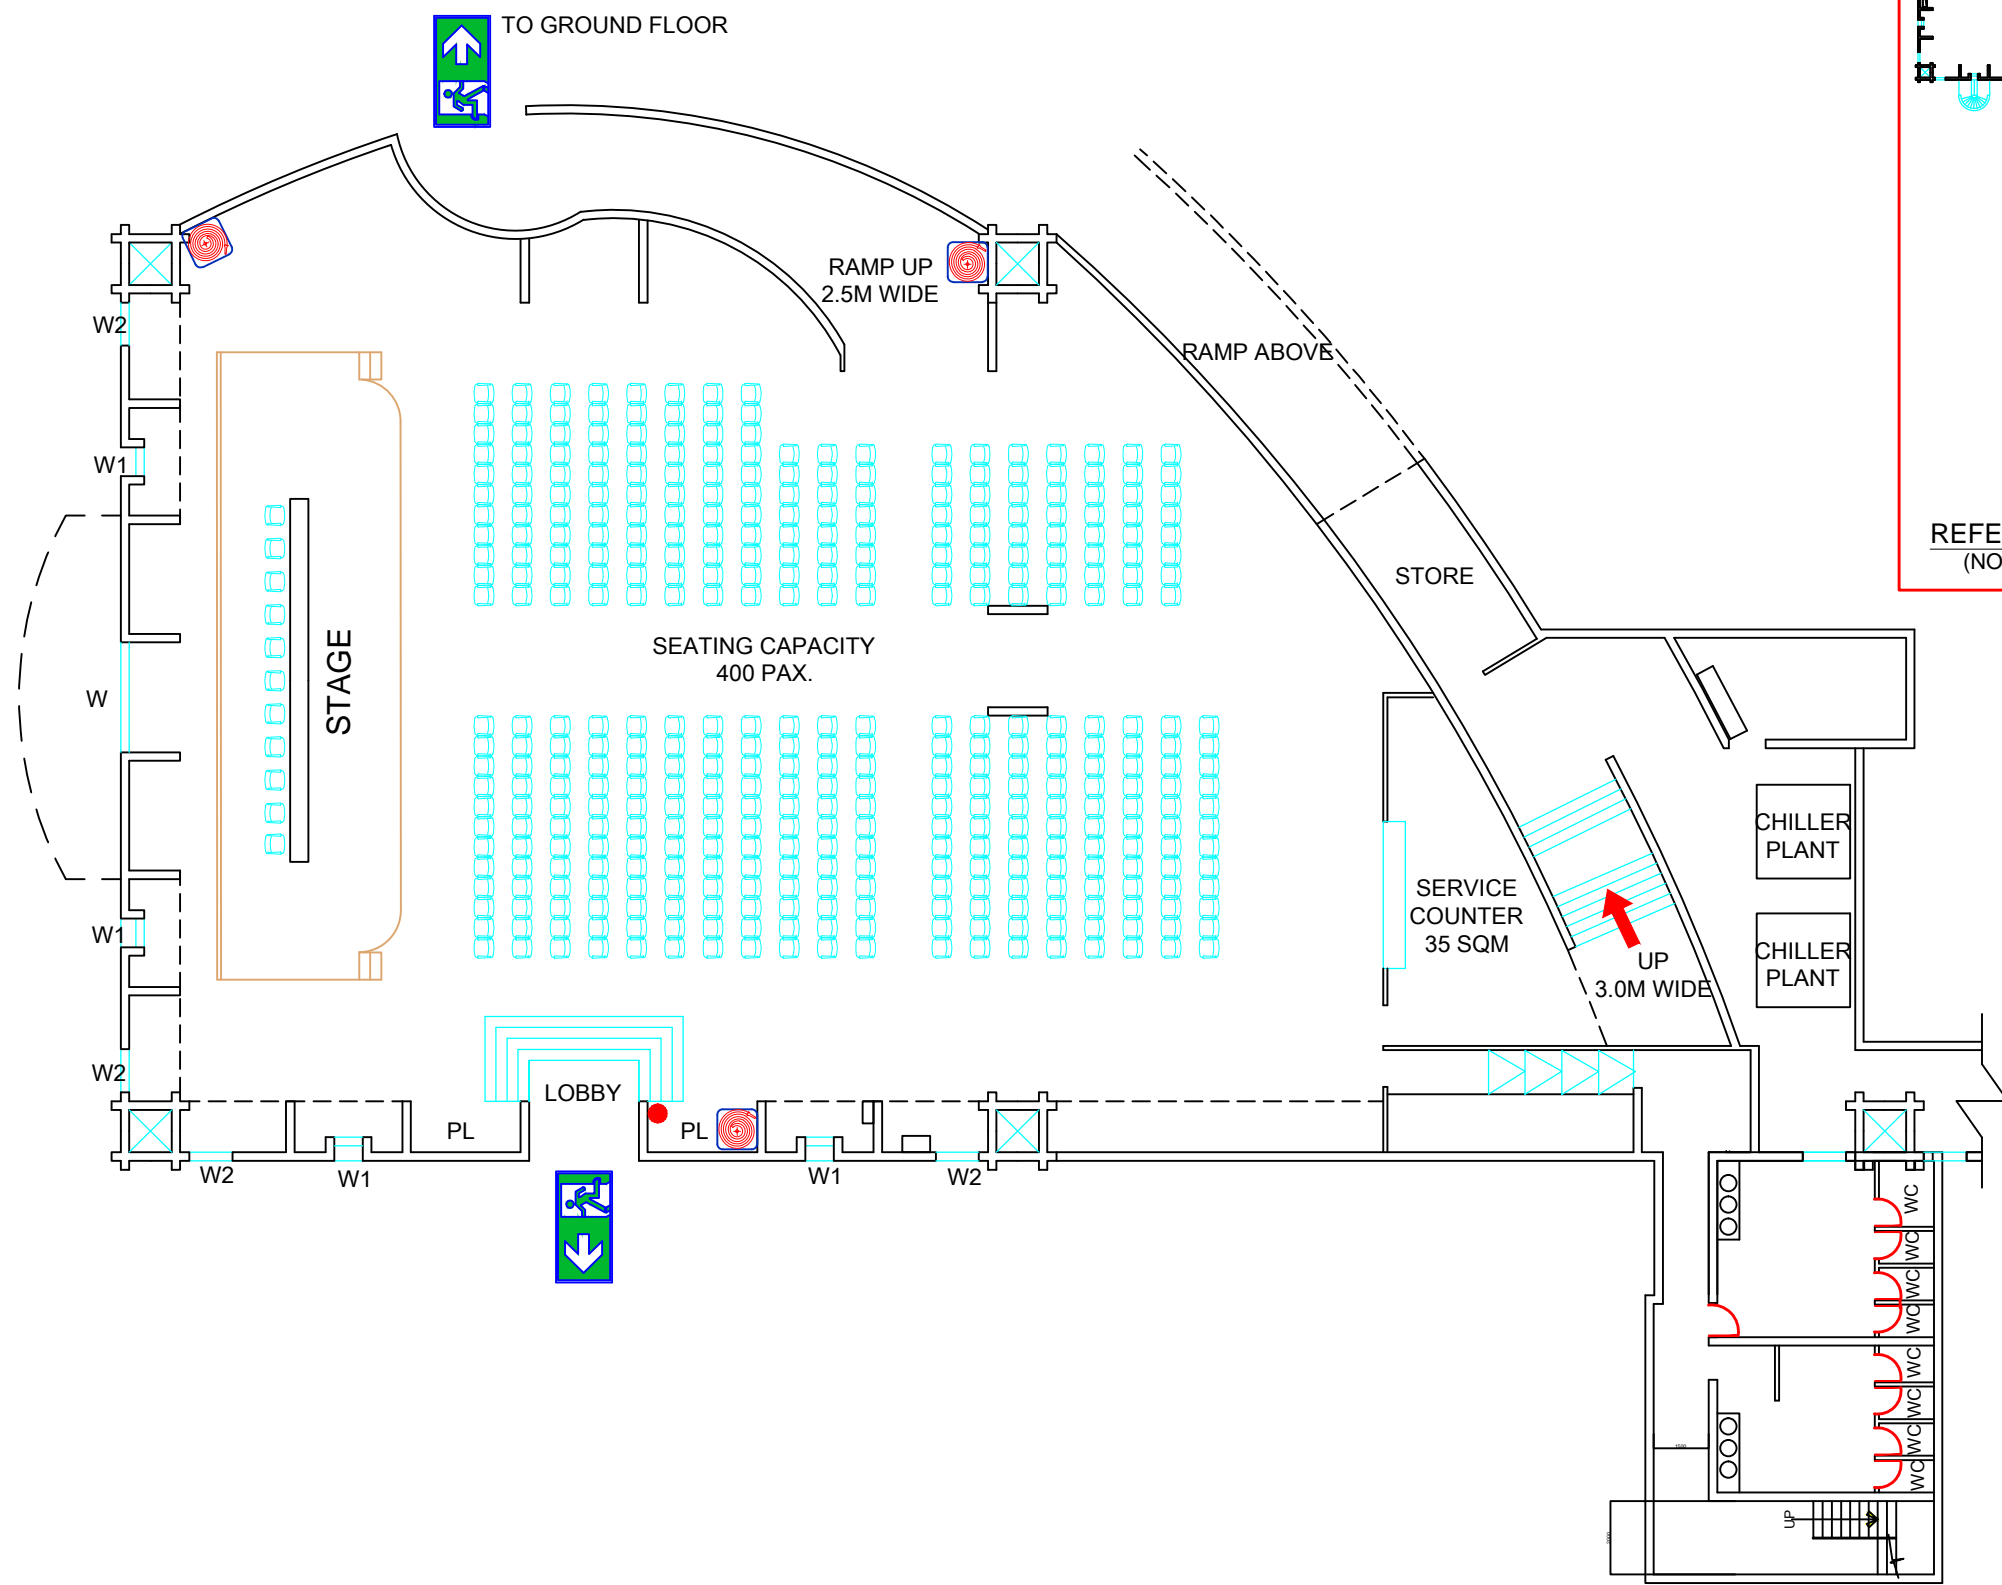

PRODUCED BY AN AUTODESK EDUCATIONAL PRODUCT

PRODUCED BY AN AUTODESK EDUCATIONAL PRODUCT

LEGEND :

-  HOSE REEL
-  EMERGENCY EXIT

S.No.	PARTICULAR	SIZE
1.	CONFERENCE	720 SQM
2.	SERVICE/KITCHEN	35 SQM

LOWER GROUND FLOOR (HALL-18)
PRAGATI MAIDAN, NEW DELHI.