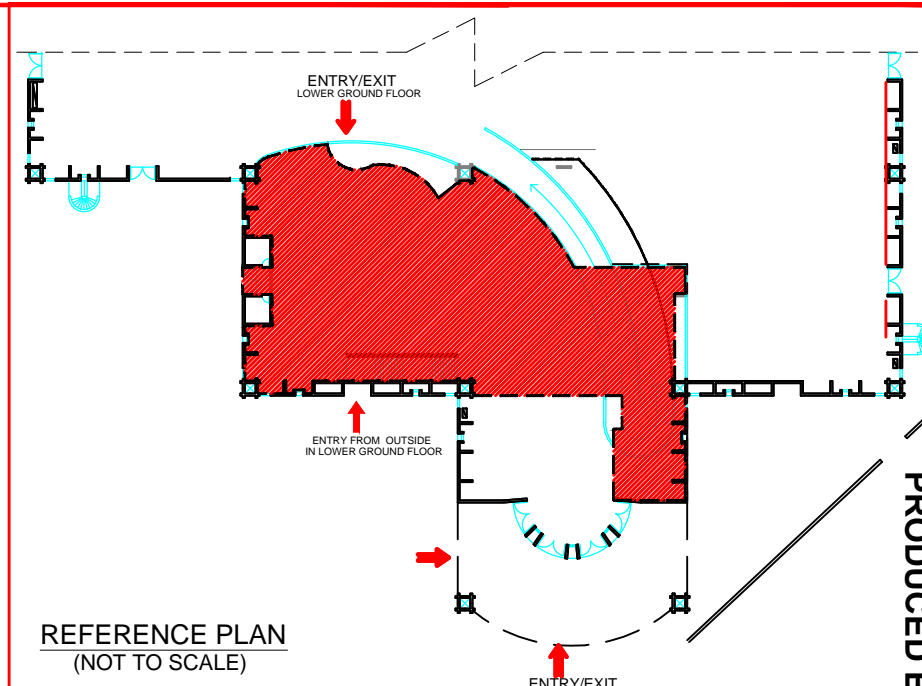

PRODUCED BY AN AUTODESK EDUCATIONAL PRODUCT

PRODUCED BY AN AUTODESK EDUCATIONAL PRODUCT

LEGEND :

-  HOSE REEL
-  EMERGENCY EXIT

S.No.	PARTICULAR	SIZE
1.	CONFERENCE	720 SQM
2.	SERVICE/KITCHEN	35 SQM

LOWER GROUND FLOOR (HALL-18)
PRAGATI MAIDAN, NEW DELHI.