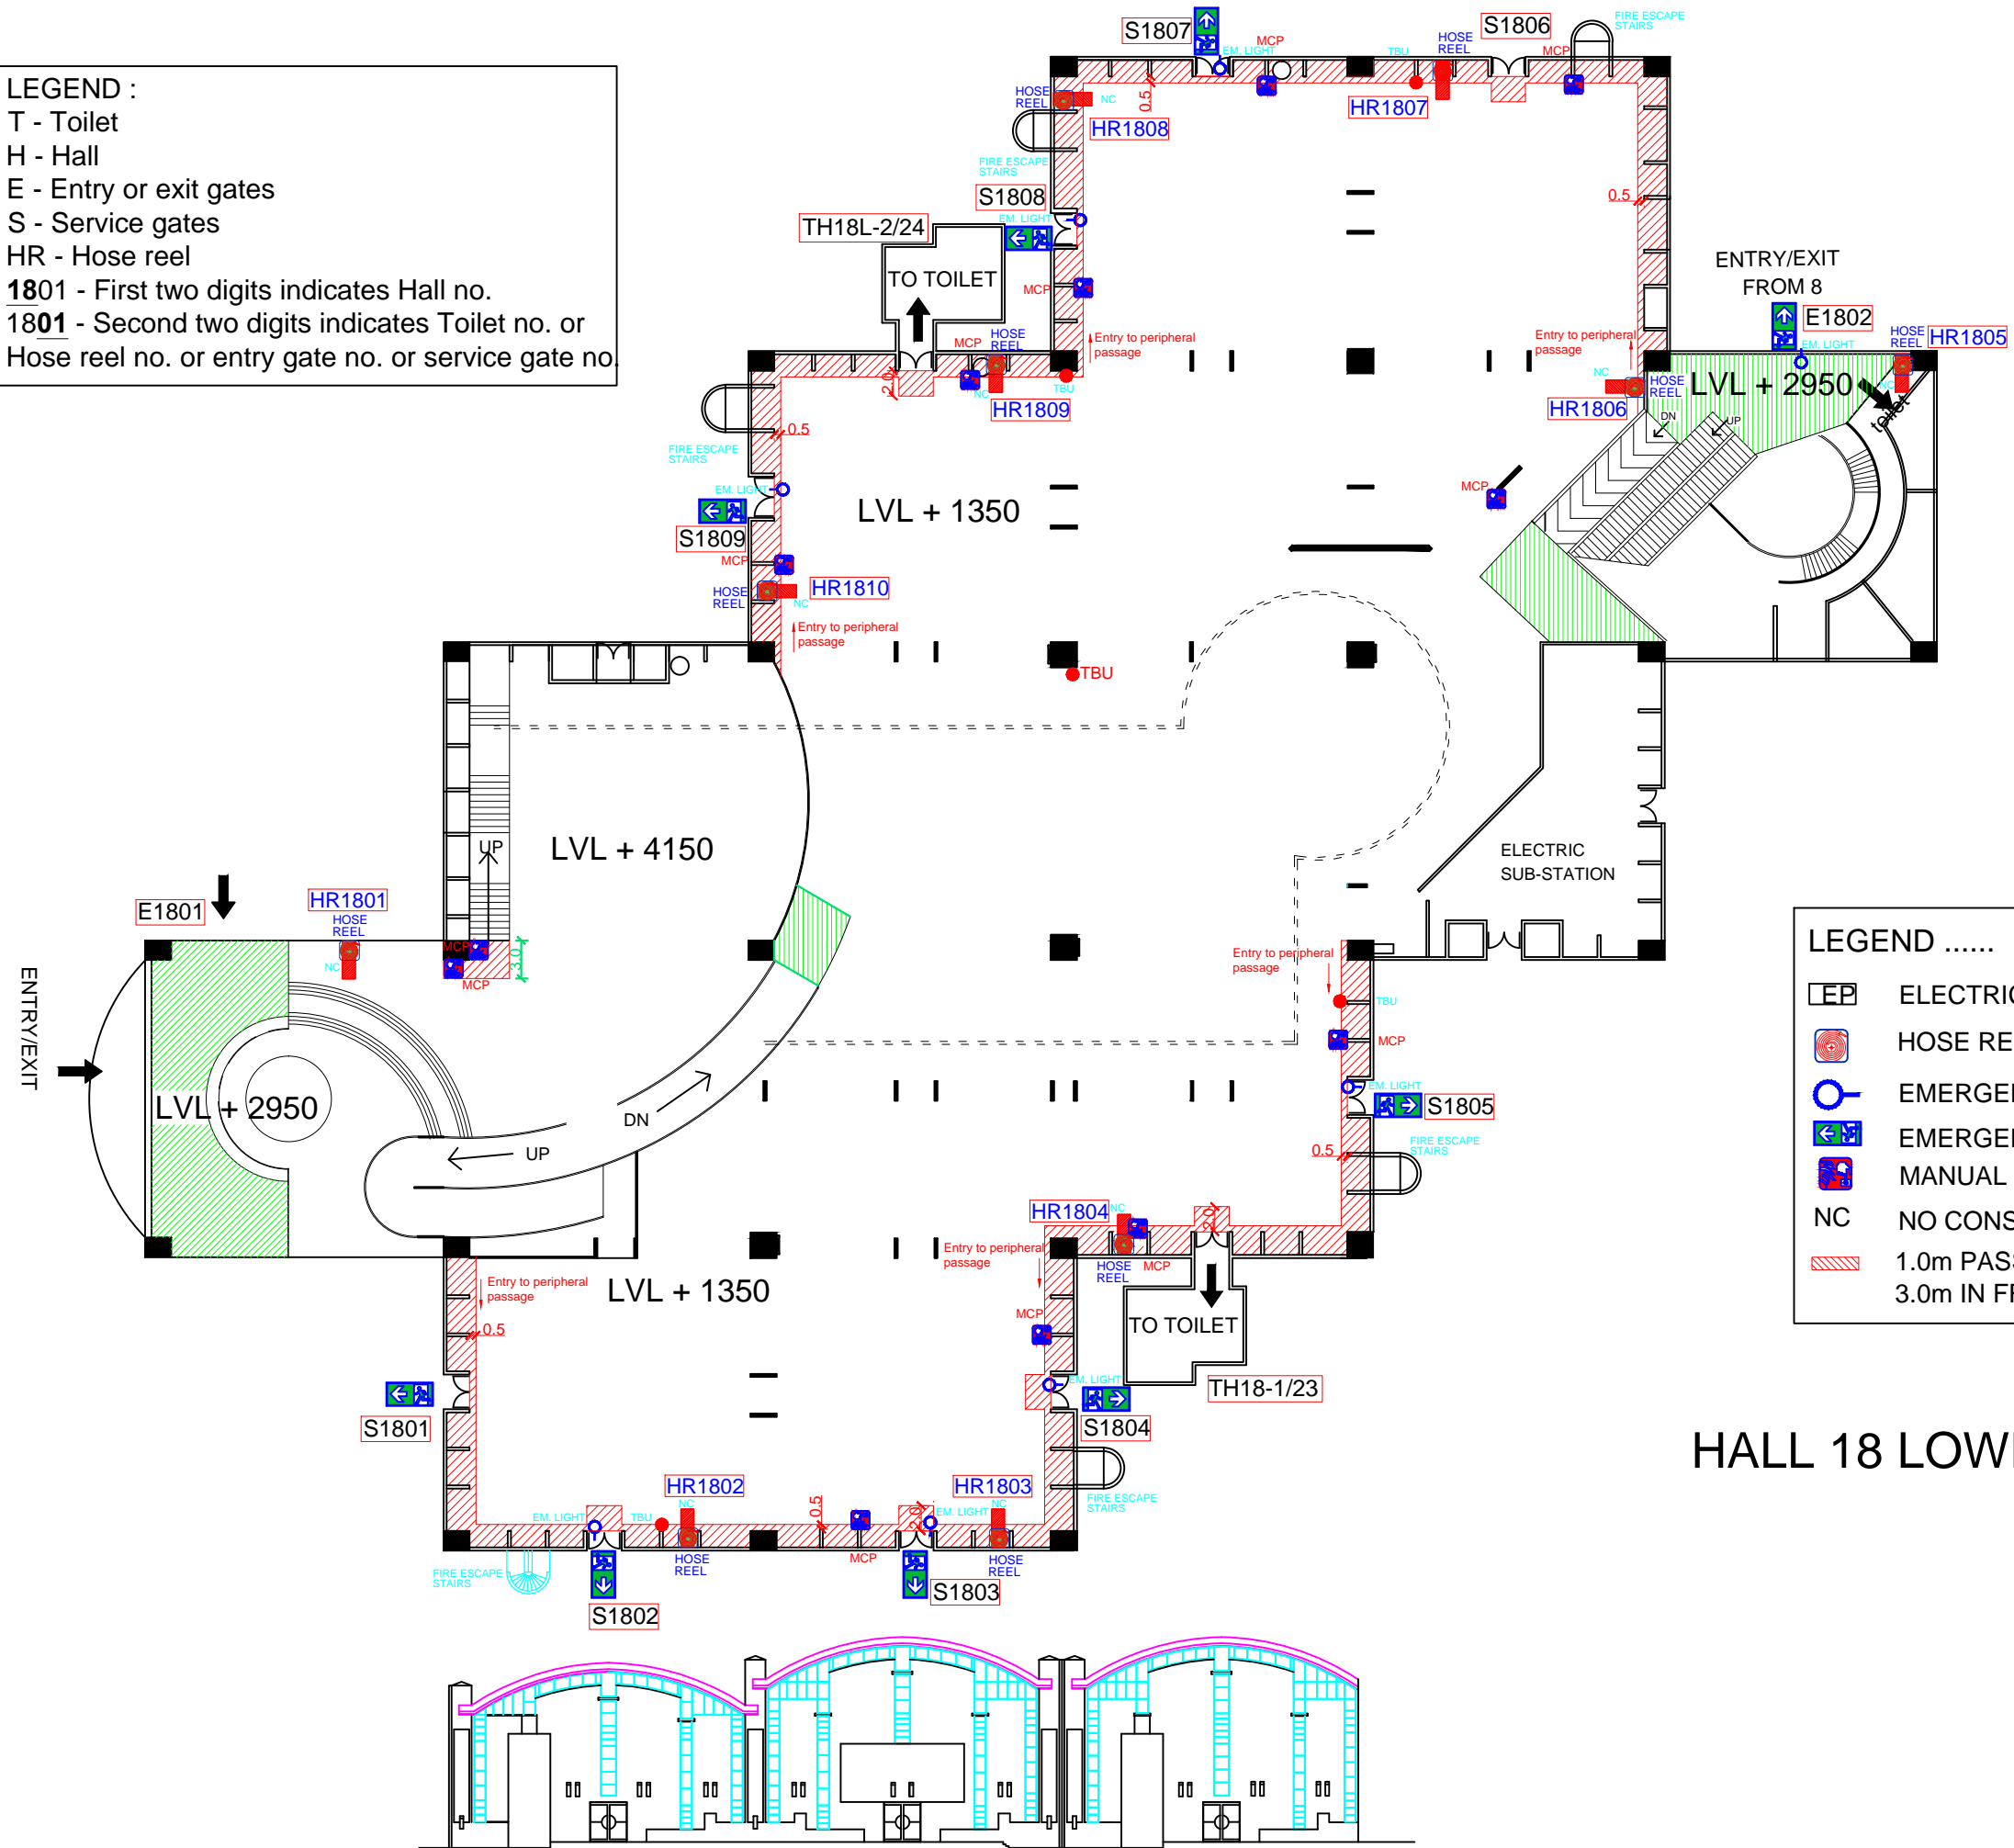

HALL - 18

LOWER LEVEL

LEGEND :
 T - Toilet
 H - Hall
 E - Entry or exit gates
 S - Service gates
 HR - Hose reel
 1801 - First two digits indicates Hall no.
 1801 - Second two digits indicates Toilet no. or
 Hose reel no. or entry gate no. or service gate no.

LEGEND

- EP ELECTRICAL PANEL(1.0m passage)
- HOSE REEL(1.0 m passage)
- EMERGENCY LIGHT
- EMERGENCY EXIT(blockage free)
- MANUAL CALL POINT(1.0 m passage)
- NC NO CONSTRUCTION ZONE
- 1.0m PASSAGE TO BE LEFT ALLAROUND 3.0m IN FRONT OF ALL ENTRY/ EXIT

HALL 18 LOWER = 6909.00 SQ.M.