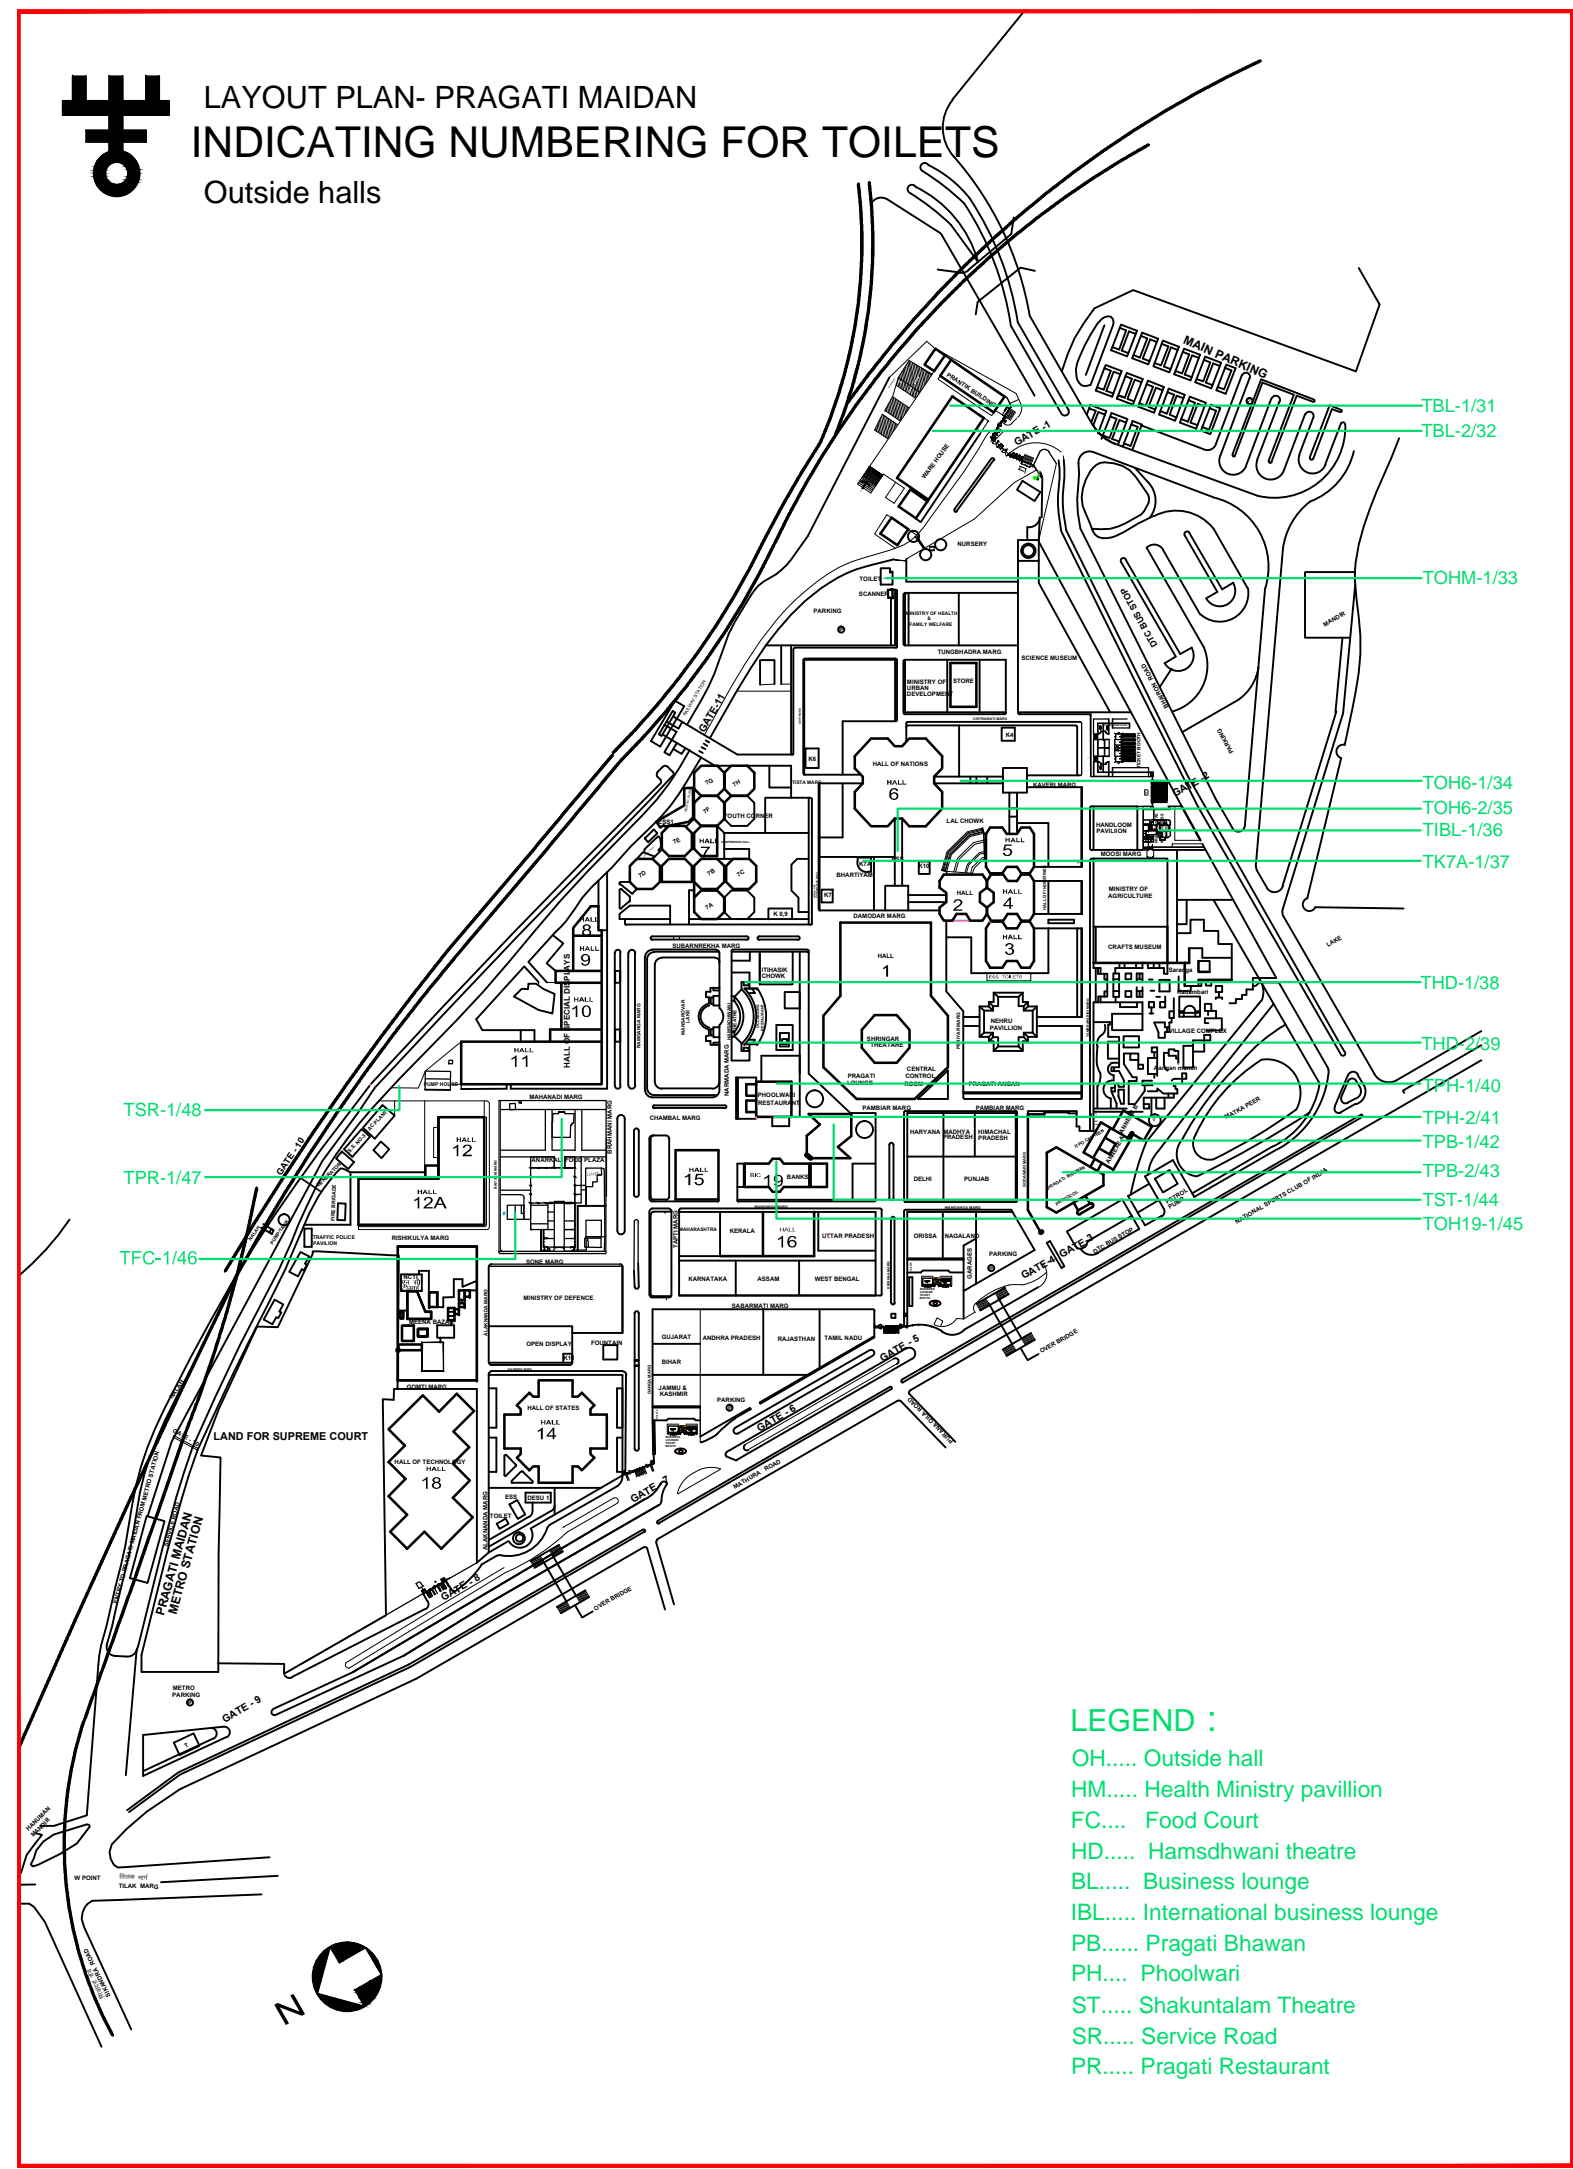

LAYOUT PLAN- PRAGATI MAIDAN
INDICATING NUMBERING FOR TOILETS
Outside halls

- LEGEND :**
- OH..... Outside hall
 - HM..... Health Ministry pavillion
 - FC..... Food Court
 - HD..... Hamsdhwani theatre
 - BL..... Business lounge
 - IBL..... International business lounge
 - PB..... Pragati Bhawan
 - PH.... Phoolwari
 - ST..... Shakuntalam Theatre
 - SR..... Service Road
 - PR..... Pragati Restaurant