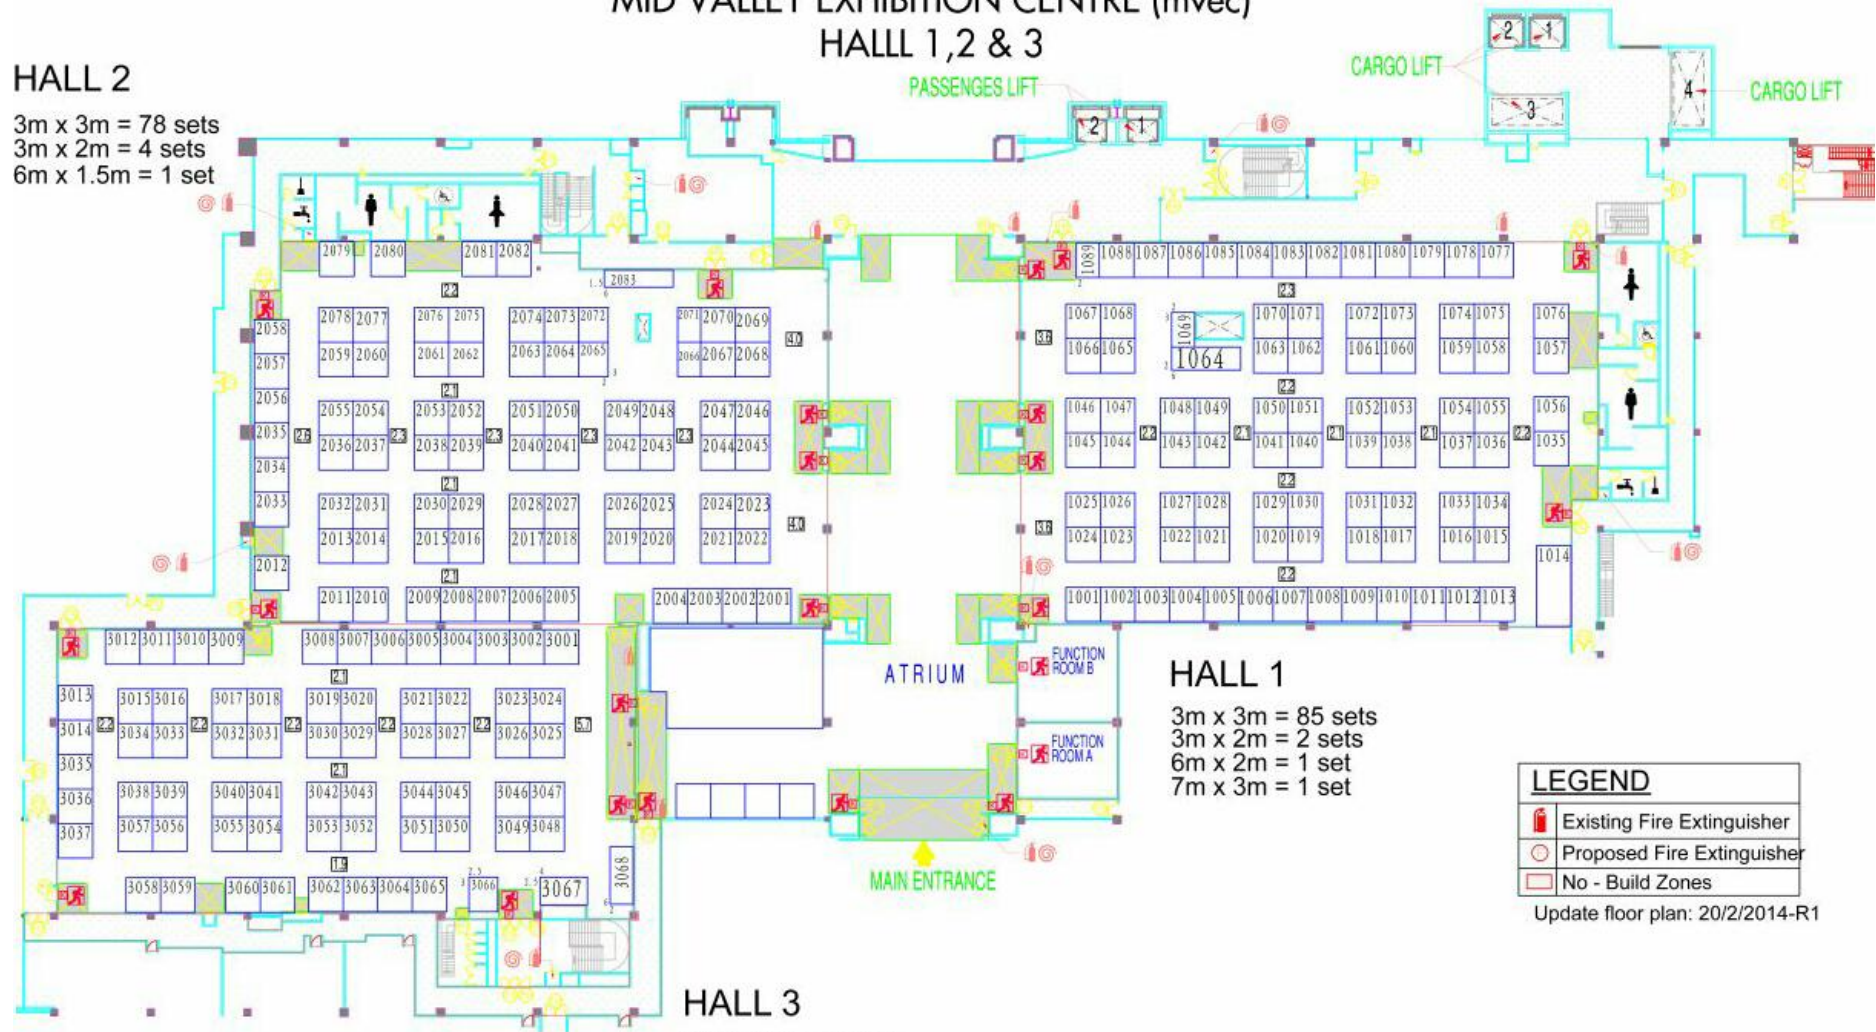

MID VALLEY EXHIBITION CENTRE (mvec)

HALL 1, 2 & 3

HALL 2

3m x 3m = 78 sets
 3m x 2m = 4 sets
 6m x 1.5m = 1 set

HALL 1

3m x 3m = 85 sets
 3m x 2m = 2 sets
 6m x 2m = 1 set
 7m x 3m = 1 set

HALL 3

3m x 3m = 65 sets
 6m x 2m = 1 set
 3m x 2.5m = 1 set
 4m x 2.5m = 1 set

LEGEND	
	Existing Fire Extinguisher
	Proposed Fire Extinguisher
	No - Build Zones

Update floor plan: 20/2/2014-R1