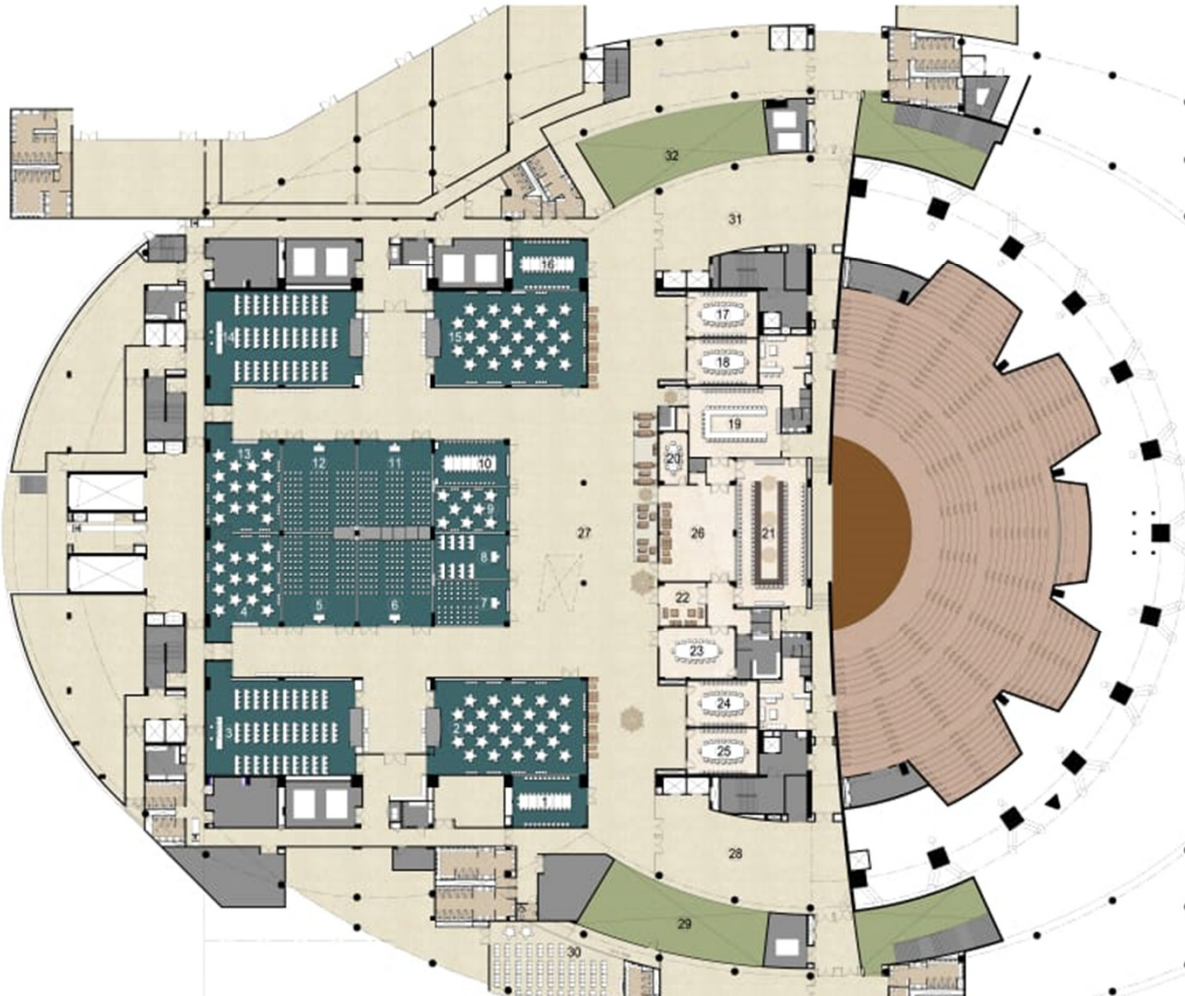

Convention Centre – Level-1 (Ground Floor)

REDEVELOPMENT OF ITPO COMPLEX INTO INTERNATIONAL EXHIBITION - CUM - CONVENTION CENTER AT PRAGATI MAIDAN, NEW DELHI.

MEETING ROOMS

Floor to floor height - 5.4M
False ceiling height - 4.5M

PREFUNCTION- MEETING ROOMS

Floor to floor height - 5.4M
False ceiling height - 4.5M

PREMIUM MEETING ROOMS

Floor to floor height - 5.4M
False ceiling height - 4.5M

PREFUNCTION- PREMIUM MT ROOMS

Floor to floor height - 5.4M
False ceiling height - 4.5M

TOILET

Floor to floor height - 5.4M
False ceiling height - 3.5M

OCCUPANCY/DATA MATRIX			
SR NO	DESCRIPTION	AREA (SQMT)	CAPACITY
1	MEETING ROOM- 1 & 16	70	50 PAX
2	MEETING ROOM- 2, 3, 14 & 15	270	200/205 PAX
3	MEETING ROOM- 7, 8, 9, 10	60	50 PAX
4	MEETING ROOM- 17 & 18	60	48 PAX
5	PREMIUM MEETING ROOM- 19	120	51 PAX
6	BREAKOUT ROOM	30	10 PAX
7	PREMIUM MEETING ROOM- 21	200	101 PAX
8	PREMIUM WAITING LOUNGE- 22	40	08 PAX
9	PREMIUM DINING ROOM- 23	70	50 PAX
10	MEETING ROOM- 24 & 25	60	48 PAX
11	PREMIUM PREFUNCTION- 26	140	12 PAX
12	PREFUNCTION AREA- 27	2229	
13	VIP RECEPTION- 28	381	
14	GENERAL RECEPTION- 28 + FOYER	481	

REDEVELOPMENT OF ITPO COMPLEX INTO INTERNATIONAL EXHIBITION - CUM - CONVENTION CENTER AT PRAGATI MAIDAN, NEW DELHI.

MPH

Floor to floor height-17.5M
False ceiling height- 11 M TO 12.2 M

PREFUNCTION- MPH

Floor to floor height- 14.8M
False ceiling height- 5.8 TO 12.5 M