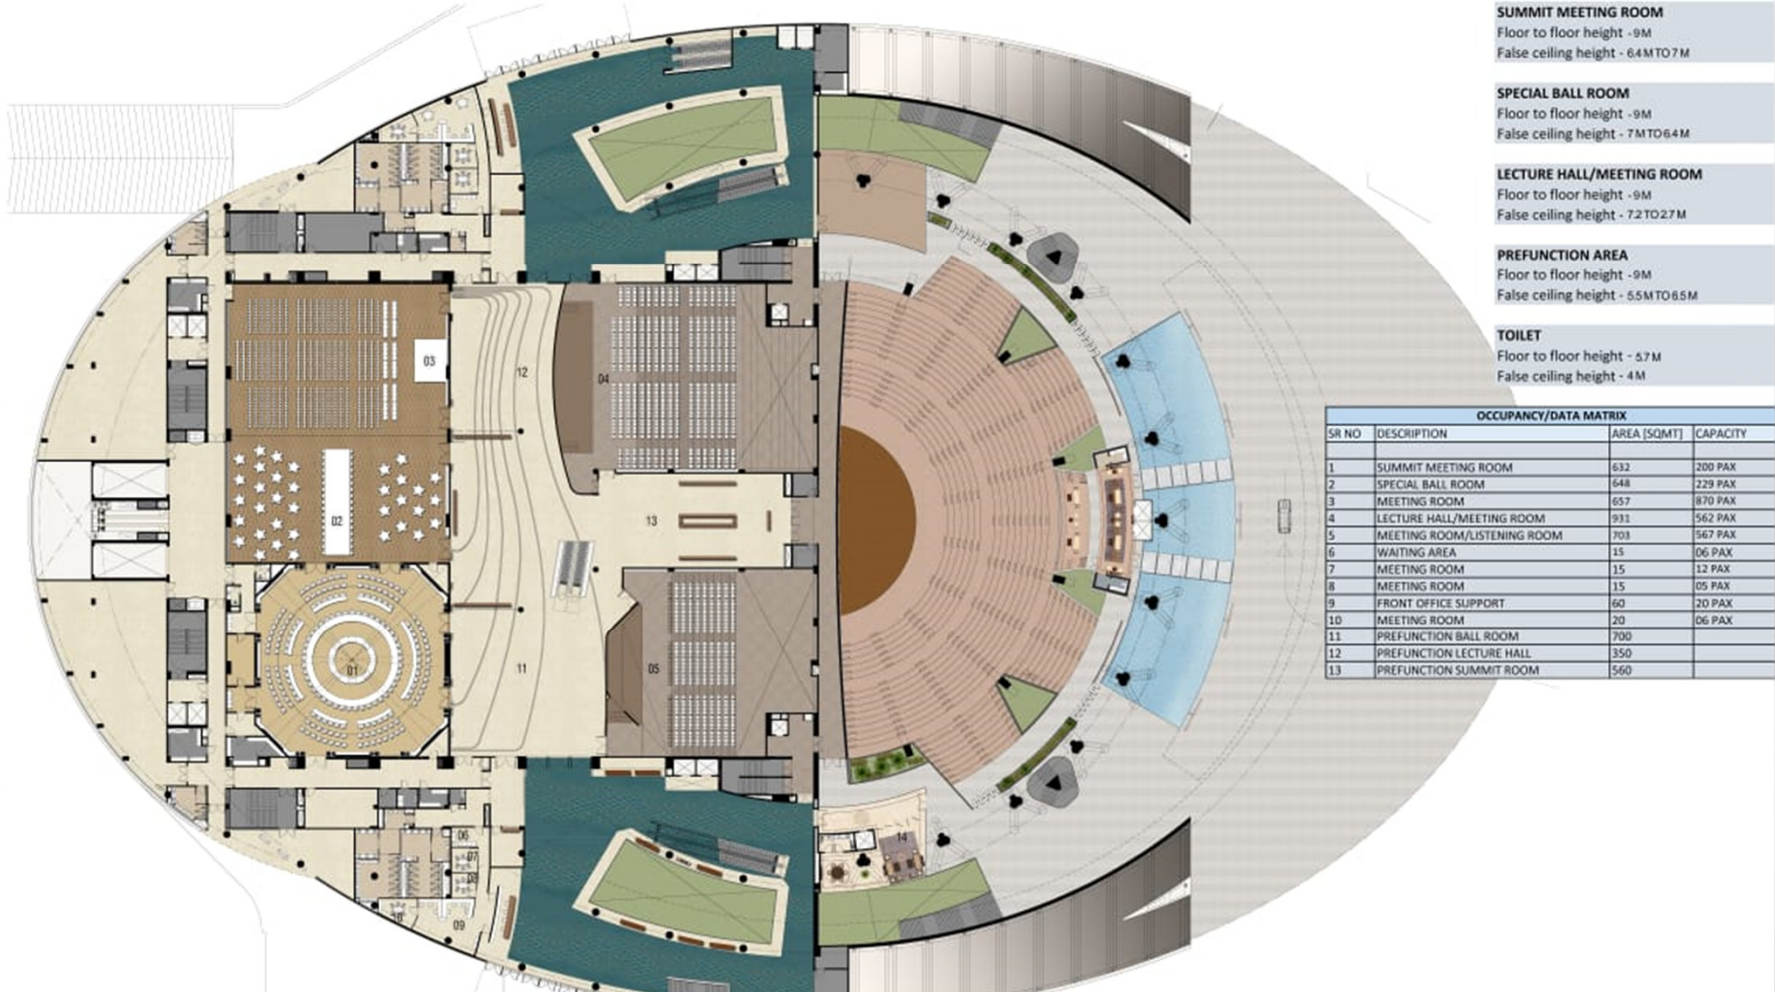

Convention Centre – Level-1 (Ground Floor)

REDEVELOPMENT OF ITPO COMPLEX INTO INTERNATIONAL EXHIBITION - CUM - CONVENTION CENTER AT PRAGATI MAIDAN, NEW DELHI.

MEETING ROOMS

Floor to floor height - 5.4M
False ceiling height - 4.5M

TOILET

Floor to floor height - 5.4M
False ceiling height - 3.5M

OCCUPANCY/DATA MATRIX			
SR NO	DESCRIPTION	AREA (SQMT)	CAPACITY
1	MEETING ROOM- 1 & 16	70	50 PAX
2	MEETING ROOM- 2, 3, 14 & 15	270	200/205 PAX
3	MEETING ROOM- 7, 8, 9, 10	60	50 PAX
4	MEETING ROOM- 17 & 18	60	48 PAX
5	PREMIUM MEETING ROOM- 19	120	51 PAX
6	BREAKOUT ROOM	30	10 PAX
7	PREMIUM MEETING ROOM- 21	200	101 PAX
8	PREMIUM WAITING LOUNGE- 22	40	08 PAX
9	PREMIUM DINING ROOM- 23	70	50 PAX
10	MEETING ROOM- 24 & 25	60	48 PAX
11	PREMIUM PREFUNCTION- 26	140	12 PAX
12	PREFUNCTION AREA- 27	2229	
13	VIP RECEPTION- 28	381	
14	GENERAL RECEPTION- 28 + FOYER	481	

Convention Centre – Level-2 (First Fl/Podium)

REDEVELOPMENT OF ITPO COMPLEX INTO INTERNATIONAL EXHIBITION - CUM - CONVENTION CENTER AT PRAGATI MAIDAN, NEW DELHI.

Convention Centre – Level-3 (Second floor)

REDEVELOPMENT OF ITPO COMPLEX INTO INTERNATIONAL EXHIBITION - CUM - CONVENTION CENTER AT PRAGATI MAIDAN, NEW DELHI.

MPH

Floor to floor height-17.5M
False ceiling height- 11 M TO 12.2 M

PREFUNCTION- MPH

Floor to floor height- 14.8M
False ceiling height- 5.8 TO 12.5 M