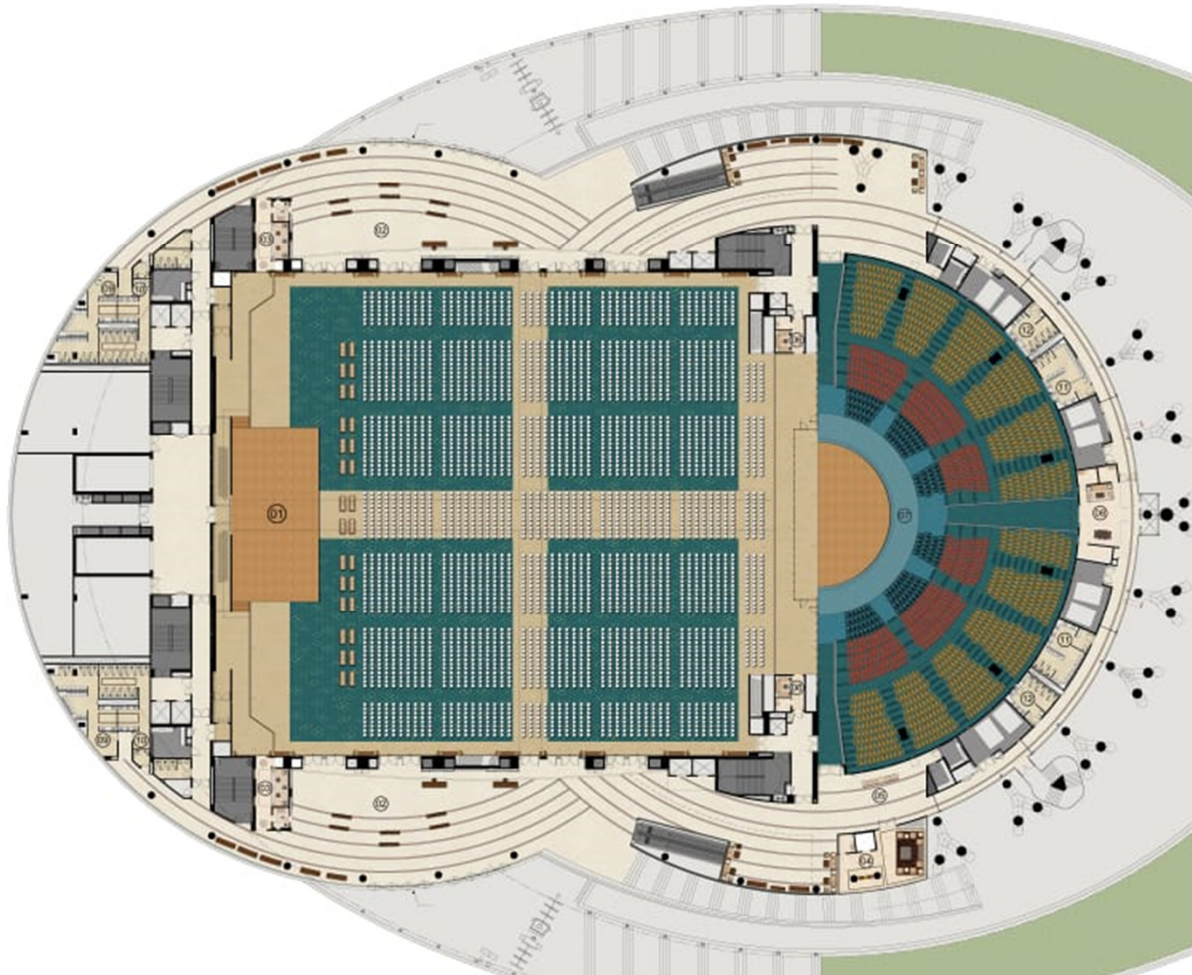

Convention Centre – Level-1 (Ground Floor)

REDEVELOPMENT OF ITPO COMPLEX INTO INTERNATIONAL EXHIBITION - CUM - CONVENTION CENTER AT PRAGATI MAIDAN, NEW DELHI.

MEETING ROOMS

Floor to floor height - 5.4M
False ceiling height - 4.5M

TOILET

Floor to floor height - 5.4M
False ceiling height - 3.5M

OCCUPANCY/DATA MATRIX			
SR NO	DESCRIPTION	AREA (SQMT)	CAPACITY
1	MEETING ROOM- 1 & 16	70	50 PAX
2	MEETING ROOM- 2, 3, 14 & 15	270	200/205 PAX
3	MEETING ROOM- 7, 8, 9, 10	60	50 PAX
4	MEETING ROOM- 17 & 18	60	48 PAX
5	PREMIUM MEETING ROOM- 19	120	51 PAX
6	BREAKOUT ROOM	30	10 PAX
7	PREMIUM MEETING ROOM- 21	200	101 PAX
8	PREMIUM WAITING LOUNGE- 22	40	08 PAX
9	PREMIUM DINING ROOM- 23	70	50 PAX
10	MEETING ROOM- 24 & 25	60	48 PAX
11	PREMIUM PREFUNCTION- 26	140	12 PAX
12	PREFUNCTION AREA- 27	2229	
13	VIP RECEPTION- 28	381	
14	GENERAL RECEPTION- 28 + FOYER	481	

Convention Centre – Level-2 (First Fl/Podium)

REDEVELOPMENT OF ITPO COMPLEX INTO INTERNATIONAL EXHIBITION - CUM - CONVENTION CENTER AT PRAGATI MAIDAN, NEW DELHI.

Convention Centre – Level-3 (Second floor)

REDEVELOPMENT OF ITPO COMPLEX INTO INTERNATIONAL EXHIBITION - CUM - CONVENTION CENTER AT PRAGATI MAIDAN, NEW DELHI.

MPH

Floor to floor height-17.5M
False ceiling height- 11 M TO 12.2 M

PREFUNCTION- MPH

Floor to floor height- 14.8M
False ceiling height- 5.8 TO 12.5 M