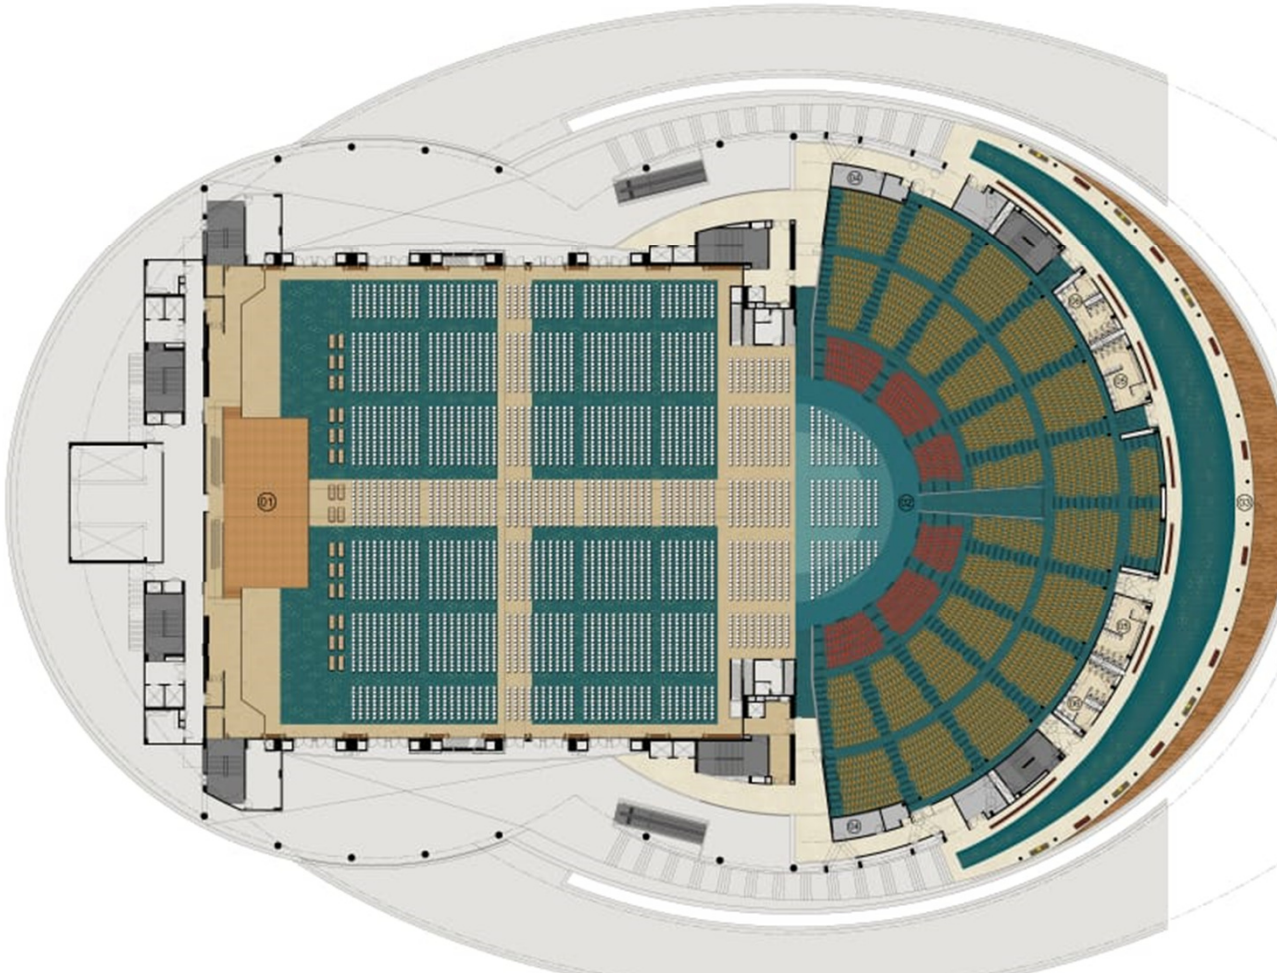

REDEVELOPMENT OF ITPO COMPLEX INTO INTERNATIONAL EXHIBITION - CUM - CONVENTION CENTER AT PRAGATI MAIDAN, NEW DELHI.

MPH

Floor to floor height-17.5M
False ceiling height- 11 M TO 12.2 M

PREFUNCTION- MPH

Floor to floor height- 14.8M
False ceiling height- 5.8 TO 12.5 M

SPECIAL LOBBY-MPH

Floor to floor height- 6.9 M
False ceiling height- 4.5M

VVIP LOUNGE

Floor to floor height- 6.9 M
False ceiling height- 4.5M

TOILET-

Floor to floor height- 6.9M
False ceiling height- 4M

OCCUPANCY/DATA MATRIX

SR NO	DESCRIPTION	AREA [SQMT]	CAPACITY
1	HALL 1	5100	4240 PAX
2	PREFUNCTION OF MPH	2720	700/1200 PAX
3	SPECIAL LOBBY-MPH	30	06 PAX
4	VVIP LOUNGE	103	06 PAX
5	VVIP PREFUNCTION	135	12 PAX
6	WAITING LOUNGE	15	06 PAX
7	PLENARY HALL	3107	3000 PAX
8	SPECIAL LOBBY-PLENARY	67	10 PAX
9	MALE TOILET- MPH	53 X 2	
10	FEMALE TOILET- MPH	50 X 2	
11	MALE TOILET- PLENARY	38 X 2	
12	FEMALE TOILET- PLENARY	24 X 2	

Convention Centre – Level-4 (Third floor)

REDEVELOPMENT OF ITPO COMPLEX INTO INTERNATIONAL EXHIBITION - CUM - CONVENTION CENTER AT PRAGATI MAIDAN, NEW DELHI.

OCCUPANCY/DATA MATRIX			
SR NO	DESCRIPTION	AREA (SQMT)	CAPACITY
1	MPH	5100	4525 PAX
2	PLENARY HALL	3107	3000 PAX
3	PLENARY PREFUNCTION + MPH PREF.	1890	840 PAX
4	STORE ROOM	22	
5	MALE TOILET- PLENARY	50 X 2	
6	FEMALE TOILET- PLENARY	45 X 2	